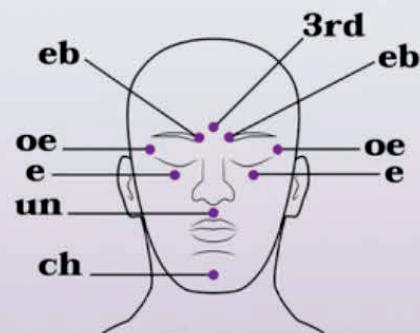

Best Healing Solutions Body Points & Energy Chakra

th: Thumb, on the outside of the thumbnail, opposite fingers

if: index finger, on the thumb side of the finger

mf: middle finger, on the thumb side of the fingernail

lf: little finger, on the thumb side of the fingernail

sh: side of hand, midpoint between the wrist & 1st knuckle of the little finger

g50: gamut spot, on the back of the hand between the knuckles of the little & ring fingers

3rd: third eye, between eyebrows

eb: eyebrow, where it goes into the bridge of the nose

oe: outside of eye, on the bone between eye & temple

e: eye, 1" under eye

un: under nose, above the center of top lip

ch: chin, the depression between bottom lip & chin

c: collarbone, 1" below the notch in the throat & 1" to either side.

thymus: middle of sternum

liv: liver point, 2" below the nipple on the right or left side