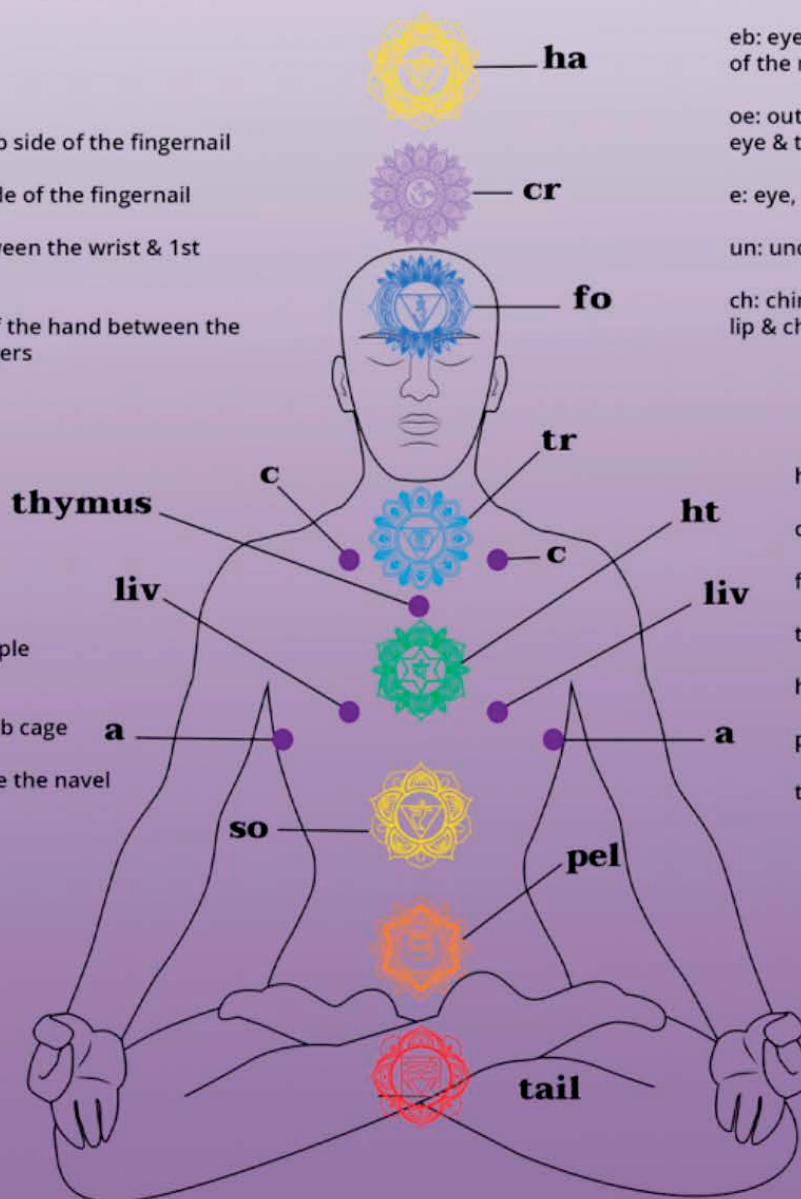

Best Healing Solutions Body Points & Energy Chakra

th: Thumb, on the outside of the thumbnail, opposite fingers

if: index finger, on the thumb side of the finger

mf: middle finger, on the thumb side of the fingernail

ch: chin, the depression between bottom lip & chin

c: collarbone, 1" below the notch in the throat & 1" to either side.

thymus: middle of sternum

liv: liver point, 2" below the nipple on the right or left side

a: 4" under the armpit on the rib cage

so: solar plexus, stomach above the navel

ha: halo, 6" above the head

cr: crown, top of head

fo: forehead, center of the forehead

tr: throat

ht: heart, center of breast plate

pel: pelvis, 3" below the navel

tail: tailbone, at the base of spine

Standard Chakra Patterns

Standard chakra patterns are sequences of body points that appear frequently at the end of many of our treatment codes to make them complete. There are two standard chakra patterns and they are almost always interchangeable. Once you have read through and used these chakra patterns a few times, you may simply say “Standard Chakra Pattern Number One” or “Standard Chakra Pattern Number Two” at the end of any HS code. You can input the chakra patterns into your body memory by thinking about each chakra location as you tap under the nose 5 times for each of the locations.