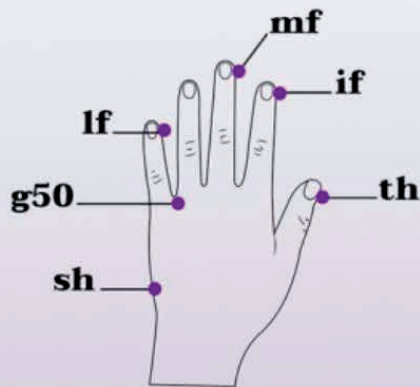

Best Healing Solutions Body Points & Energy Chakra

th: Thumb, on the outside of the thumbnail, opposite fingers

if: index finger, on the thumb side of the finger

mf: middle finger, on the thumb side of the fingernail

lf: little finger, on the thumb side of the fingernail

sh: side of hand, midpoint between the wrist & 1st knuckle of the little finger

g50: gamut spot, on the back of the hand between the knuckles of the little & ring fingers

3rd: third eye, between eyebrows

eb: eyebrow, where it goes into the bridge of the nose

oe: outside of eye, on the bone between eye & temple

e: eye, 1" under eye

un: under nose, above the center of top lip

ch: chin, the depression between bottom lip & chin

c: collarbone, 1" below the notch in the throat & 1" to either side.

thymus: middle of sternum

liv: liver point, 2" below the nipple on the right or left side